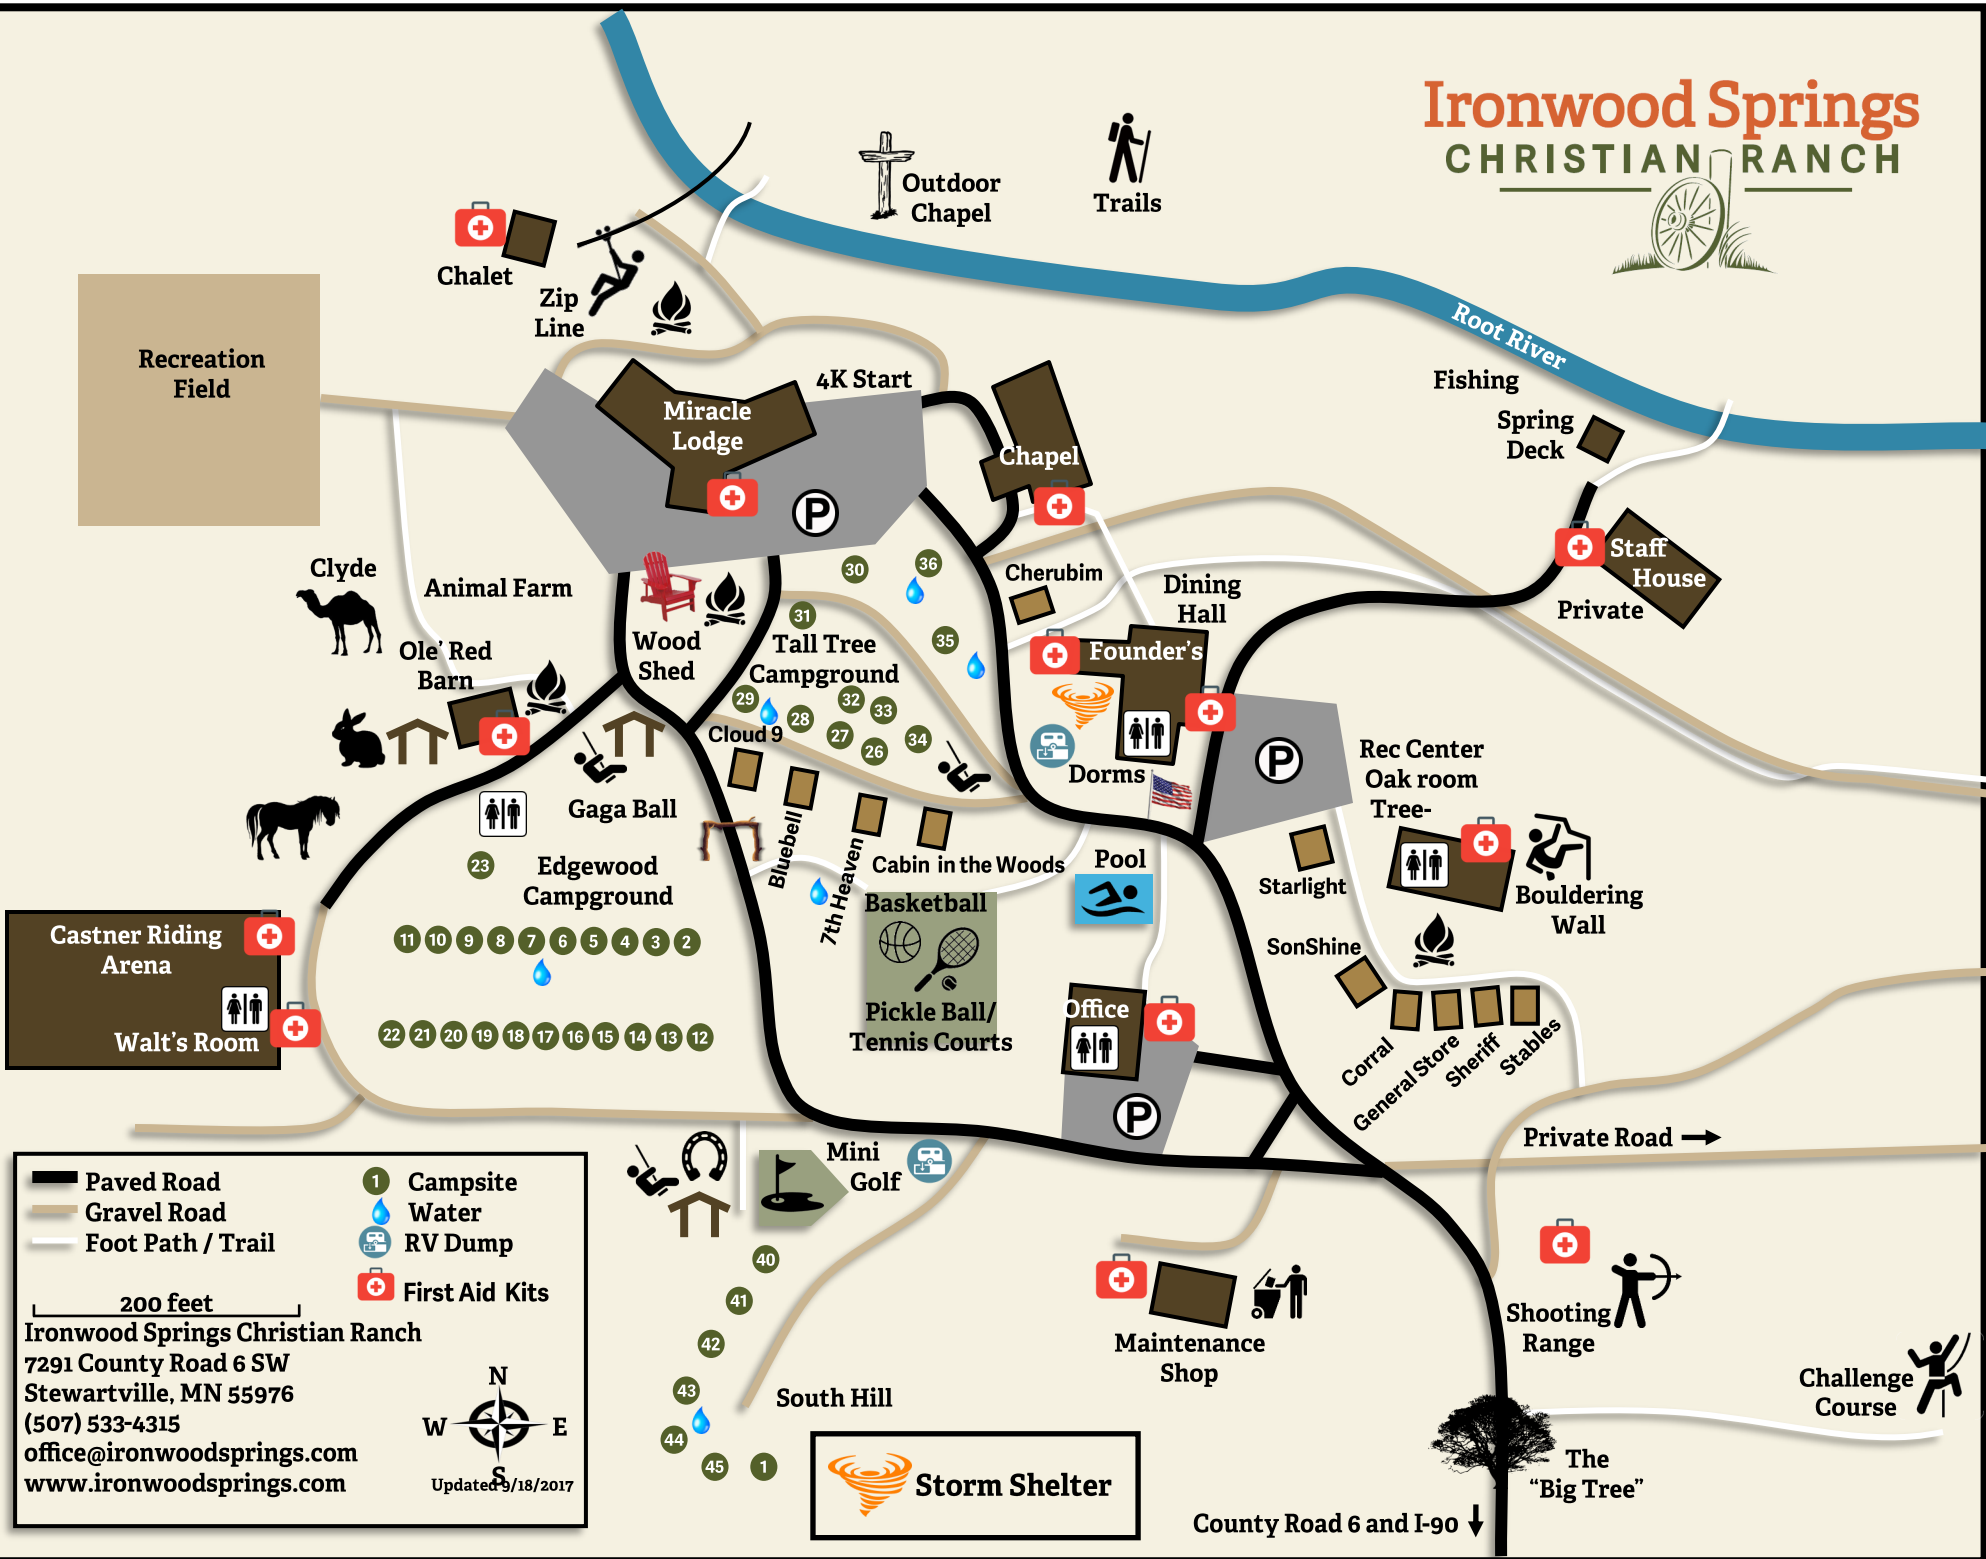

# Ironwood Springs CHRISTIAN RANCH

Paved Road  
 Gravel Road  
 Foot Path / Trail  
 Campsite  
 Water  
 RV Dump  
 First Aid Kits

200 feet  
 Ironwood Springs Christian Ranch  
 7291 County Road 6 SW  
 Stewartville, MN 55976  
 (507) 533-4315  
 office@ironwoodsprings.com  
 www.ironwoodsprings.com

Updated 9/18/2017

County Road 6 and I-90 ↓